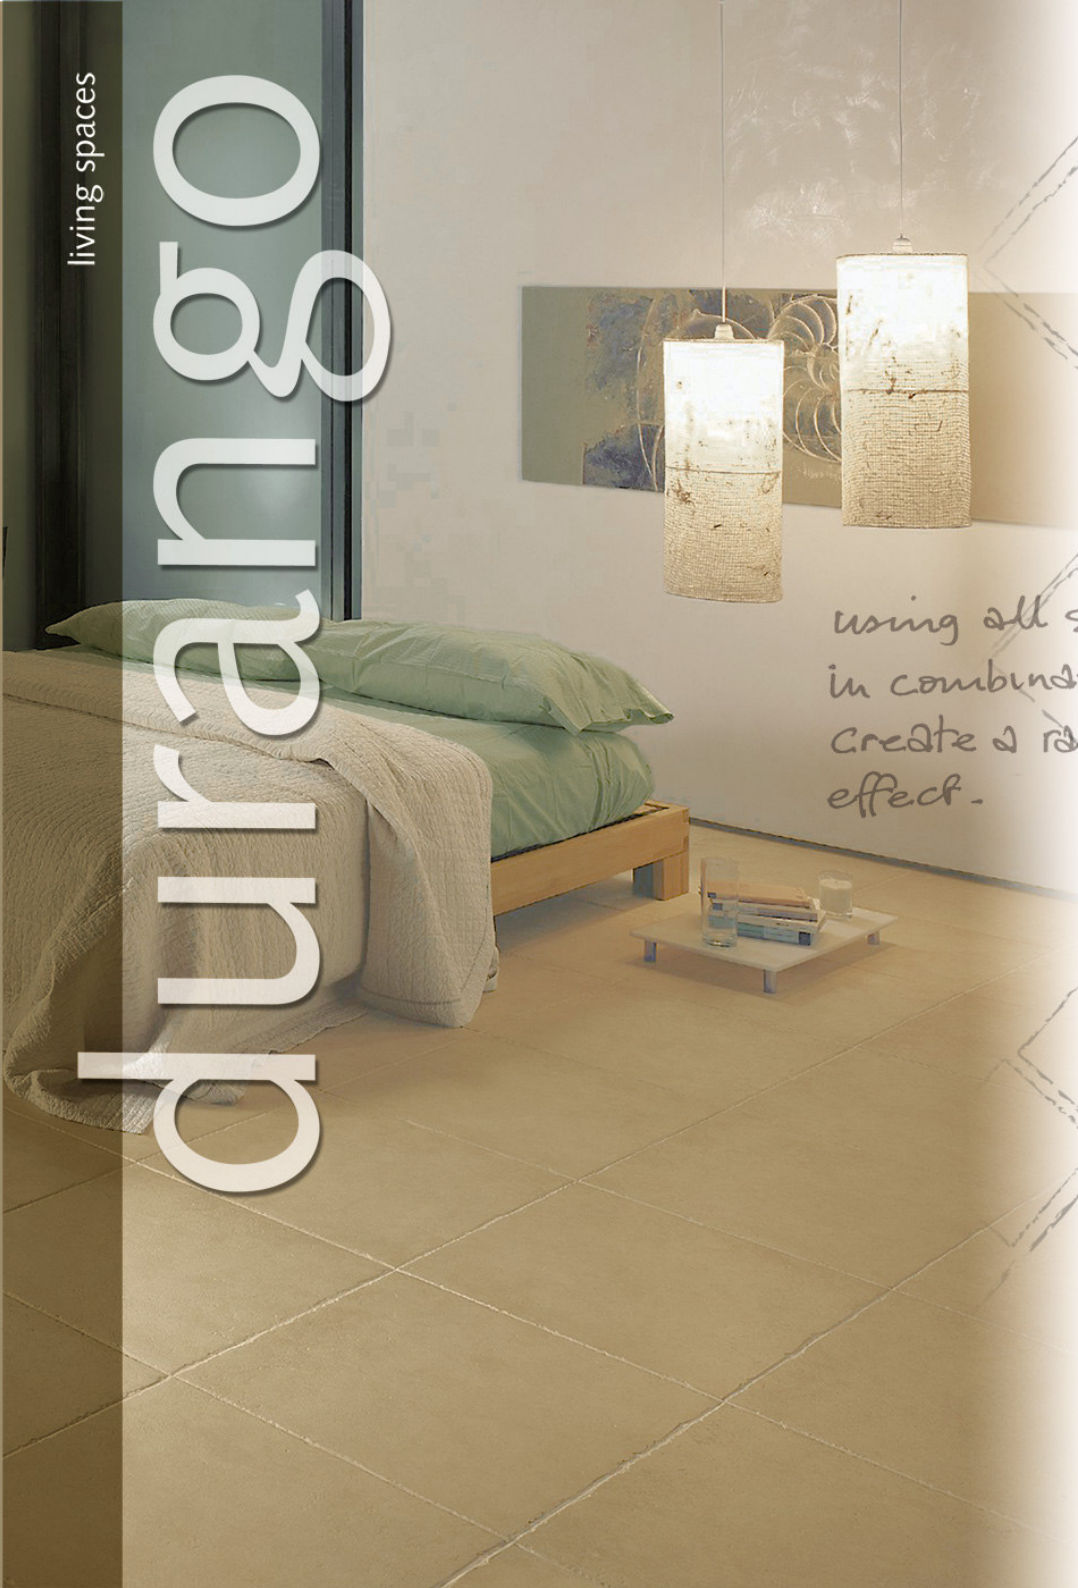

durango

floor tiles

Durango is a natural stone effect porcelain floor tile equally comfortable in modern or traditional environments. Available in two colours with four sizes in each colour. 16.5x16.5cm size is ideal as a matching wall tile to achieve continuity in a kitchen scheme.

*using all sizes
in combination to
create a random
effect.*

Durango Almond
50x50cm
50x33cm
33x33cm
16.5x16.5cm

Durango Gold
33x33cm
16.5x16.5cm
50x50cm
50x33cm