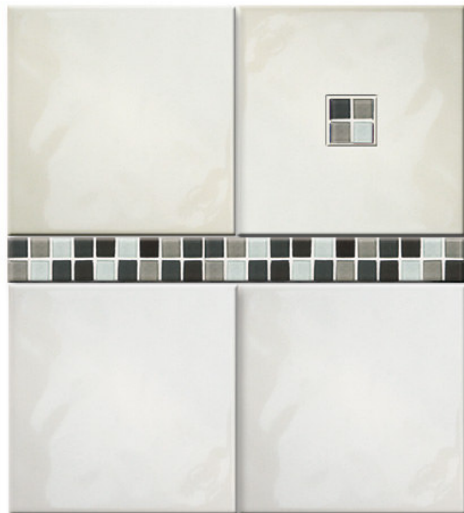

# wall tiles

A simple yet versatile range based on five different plain wall tiles. Select from the exclusive blends shown below and insert your choice of mosaic to create a personalised design. For a natural look use the authentic black slate decoration.

20x20cm Gomeria bumpy white with Graphite mix listello and inset. Gomeria is also available in flat white

20x20cm Gomeria bumpy cream with Amber mix listello and inset. Gomeria cream is also available with circular mosaic décor.

20x25cm Dolmen Ivory with Natural slate inset and listello

20x25cm Metropolis matt white with Sea Green glass mosaic.

25x33cm Dijon matt white with matt finish Graphite brick bond mosaic.

7.5x30cm Amethyst mix glass mosaic.

5x30cm 'brickbond' glass mosaic Amber mix and Sea Green mix. Also shown 'Islandia' on page 6.