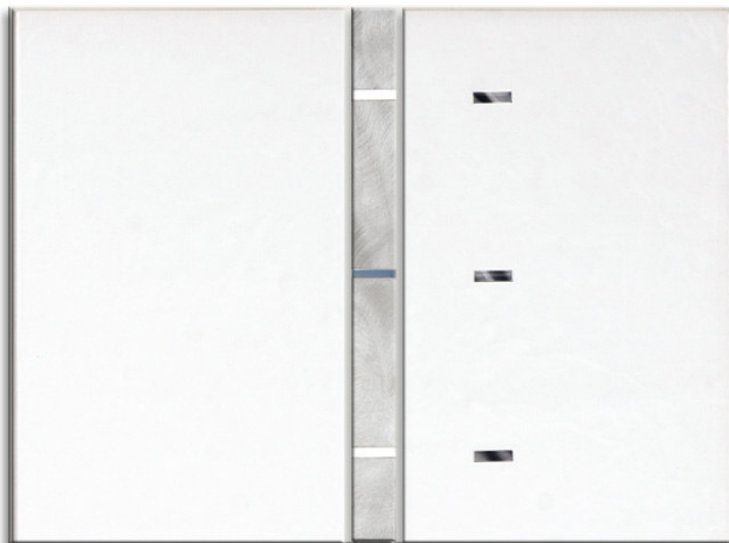

wall tiles

Bright whites featuring textured surfaces with modern brushed aluminium borders and décors.

25x40cm Mont Blanc shown with décor tile and 3x40cm Stahl brushed aluminium vertical listello

25x40cm Complimenti white with 3x25cm Stahl brushed aluminium horizontal listello

Hi-tech-engineered finish

floor tiles

Plain light and dark tiles with a subtle sheen continue the modern theme.

45x45cm Loft grey

45x45cm Loft white

complimenti ♦ mont blanc

bathrooms