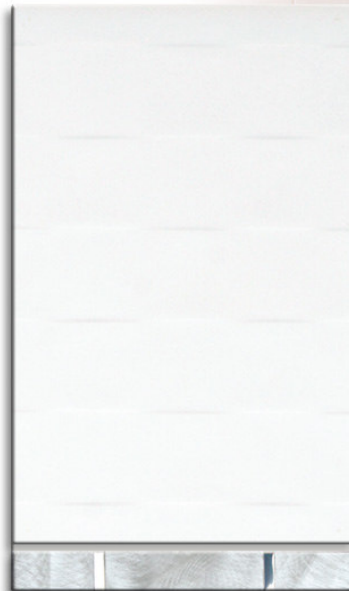

wall tiles

Bright whites featuring textured surfaces with modern brushed aluminium borders and décors.

25x40cm Mont Blanc shown with décor tile and 3x40cm Stahl brushed aluminium vertical listello

25x40cm Complimenti white with 3x25cm Stahl brushed aluminium horizontal listello

Hi-tech-engineered finish

floor tiles

Plain light and dark tiles with a subtle sheen continue the modern theme.

45x45cm Loft grey

45x45cm Loft white

complimenti ♦ mont blanc

bathrooms