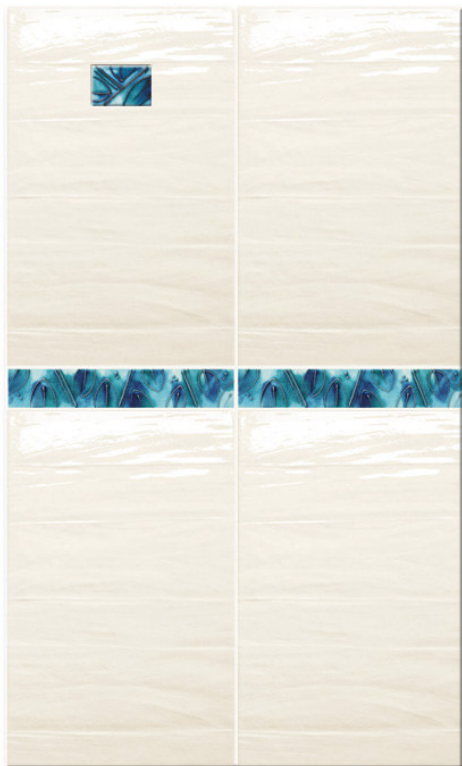

wall tiles

Gloss textured surfaces in shades of white and ivory are set off with hand made decoration fired exclusively for us in a west country kiln.

33x50cm Pathmos Bianco with 'crackle glazed' 8.3x5.8cm Lagoon inset and 5.8x33cm listello

33x50cm Pathmos Ecu with 8.3x5.8cm Taupe inset and 5.8x33cm listello

floor tiles

Kerexstone - A tough porcelain tile, the accent being on contemporary plain colours with crisp square edges to allow minimal joint widths. Also available in the larger 100x50cm size.

50x50cm Avorio

50x50cm Cenere

50x50cm Grigio Cemento

pathmos

bathrooms